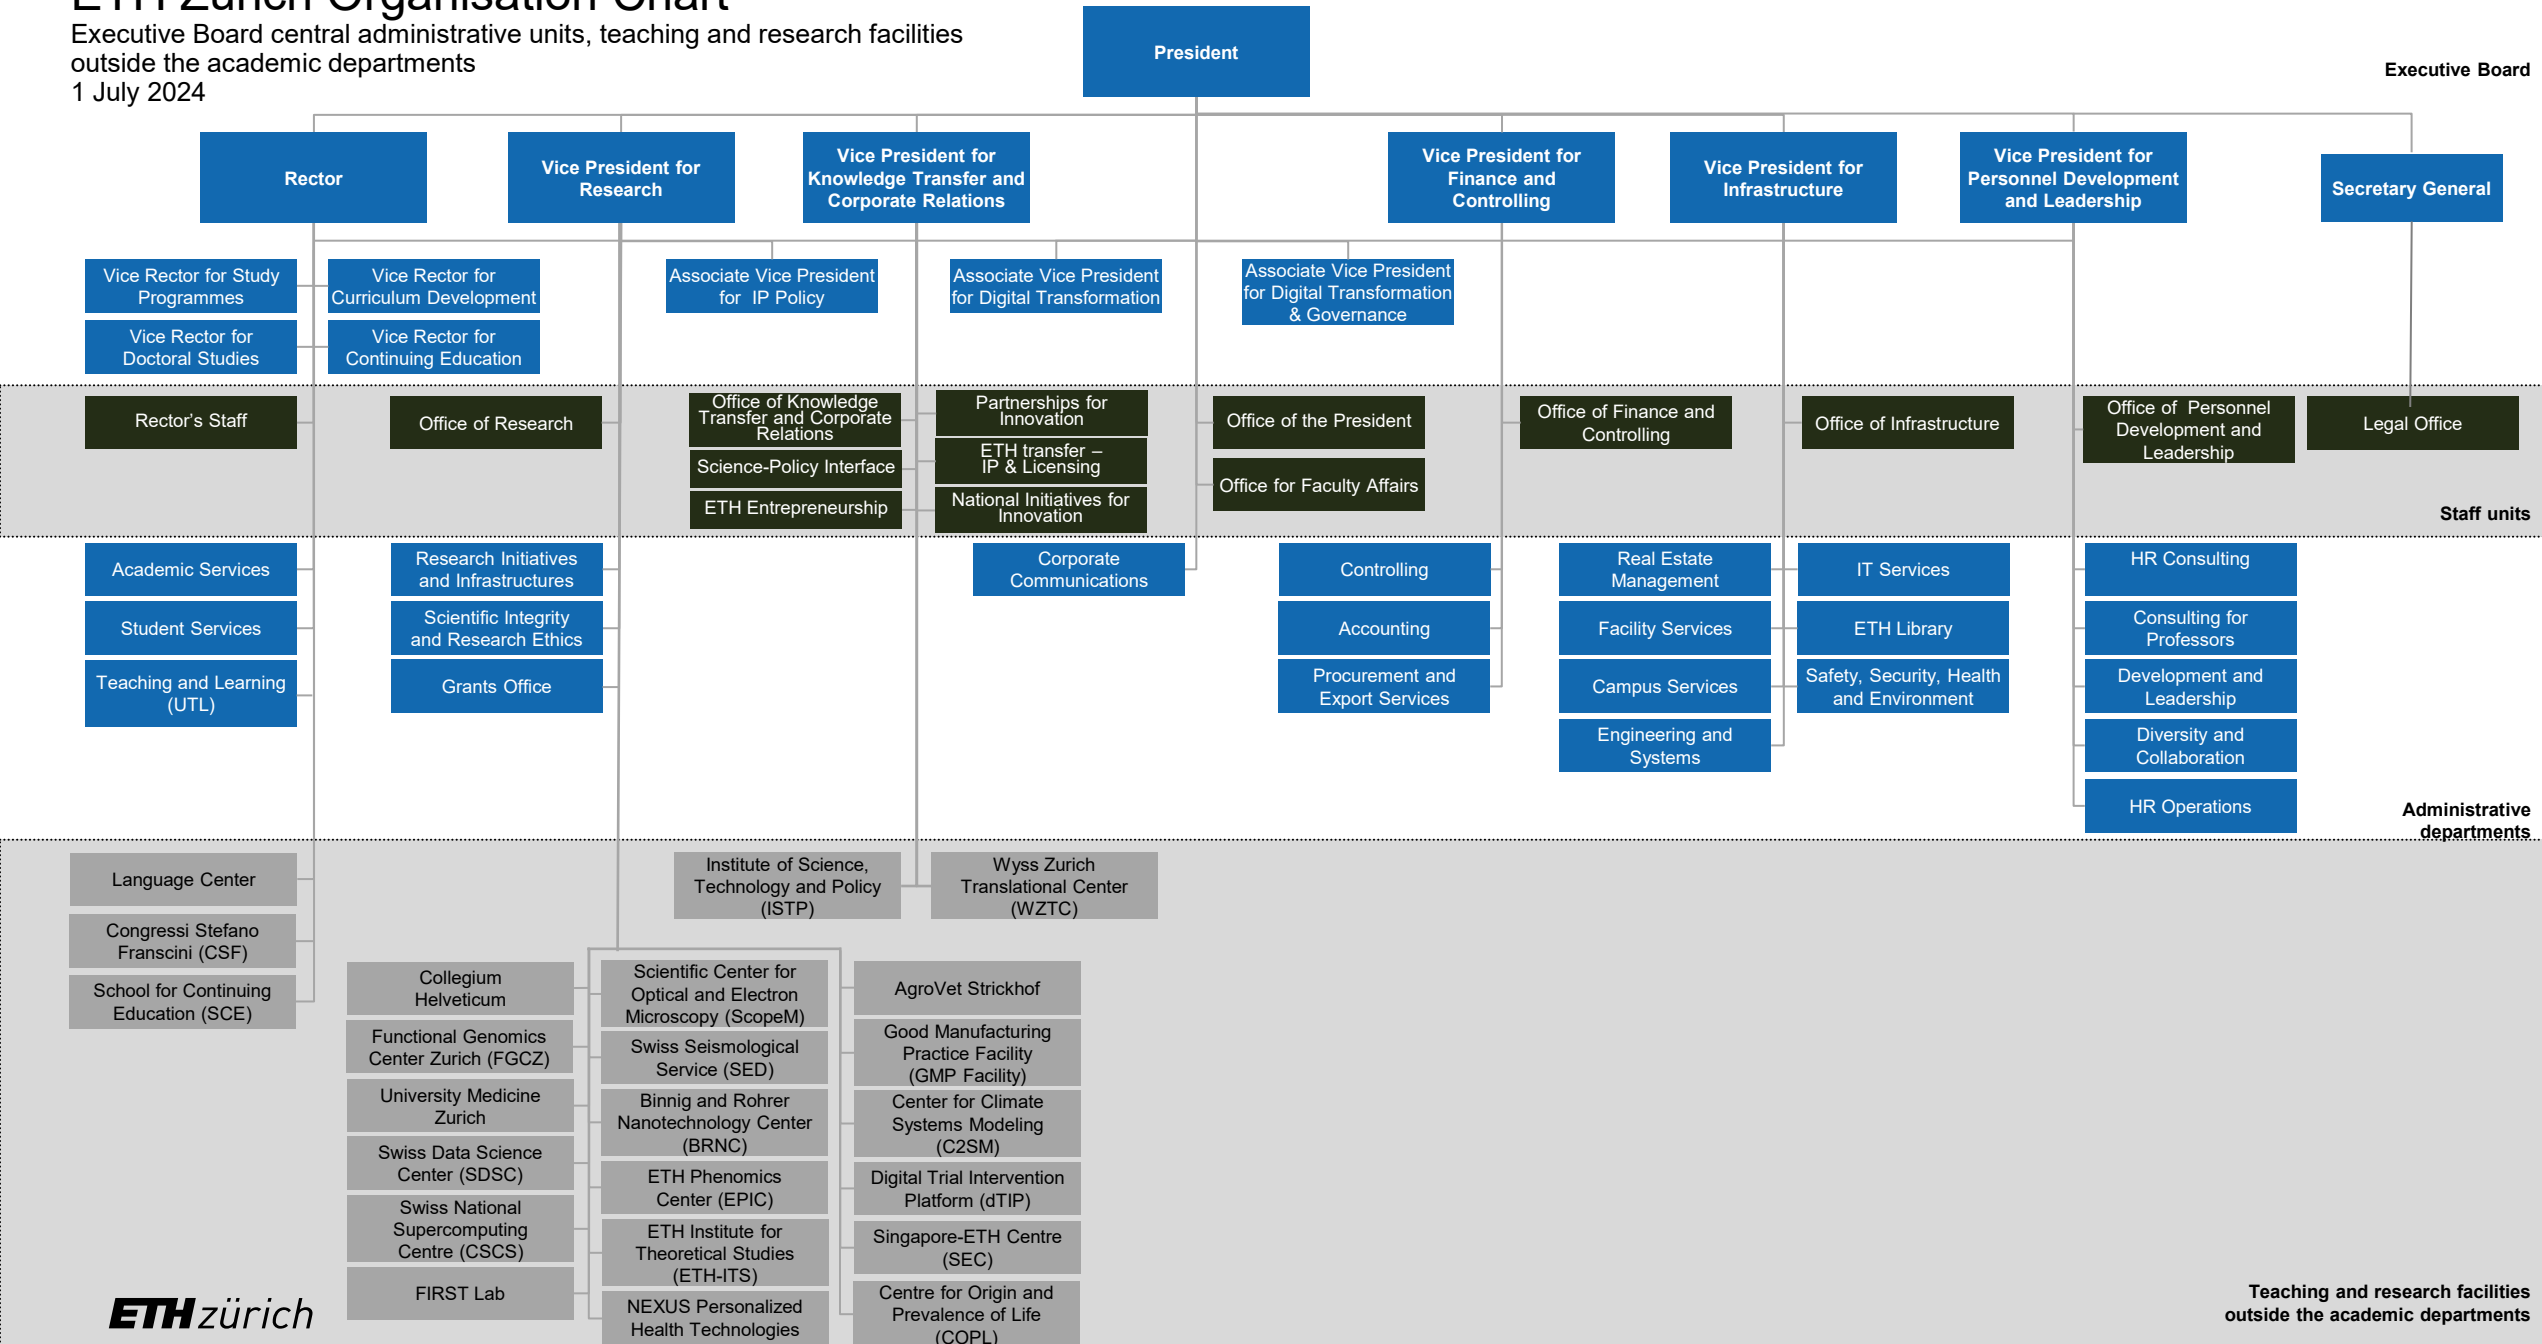

ETH Zurich Organisation Chart

Executive Board central administrative units, teaching and research facilities
outside the academic departments
1 July 2024

Executive Board

ETH Zurich Organisation Chart

Executive Board and academic departments

1 July 2024

ETH Zurich Organisation Chart

Executive Board and academic departments

1 July 2024